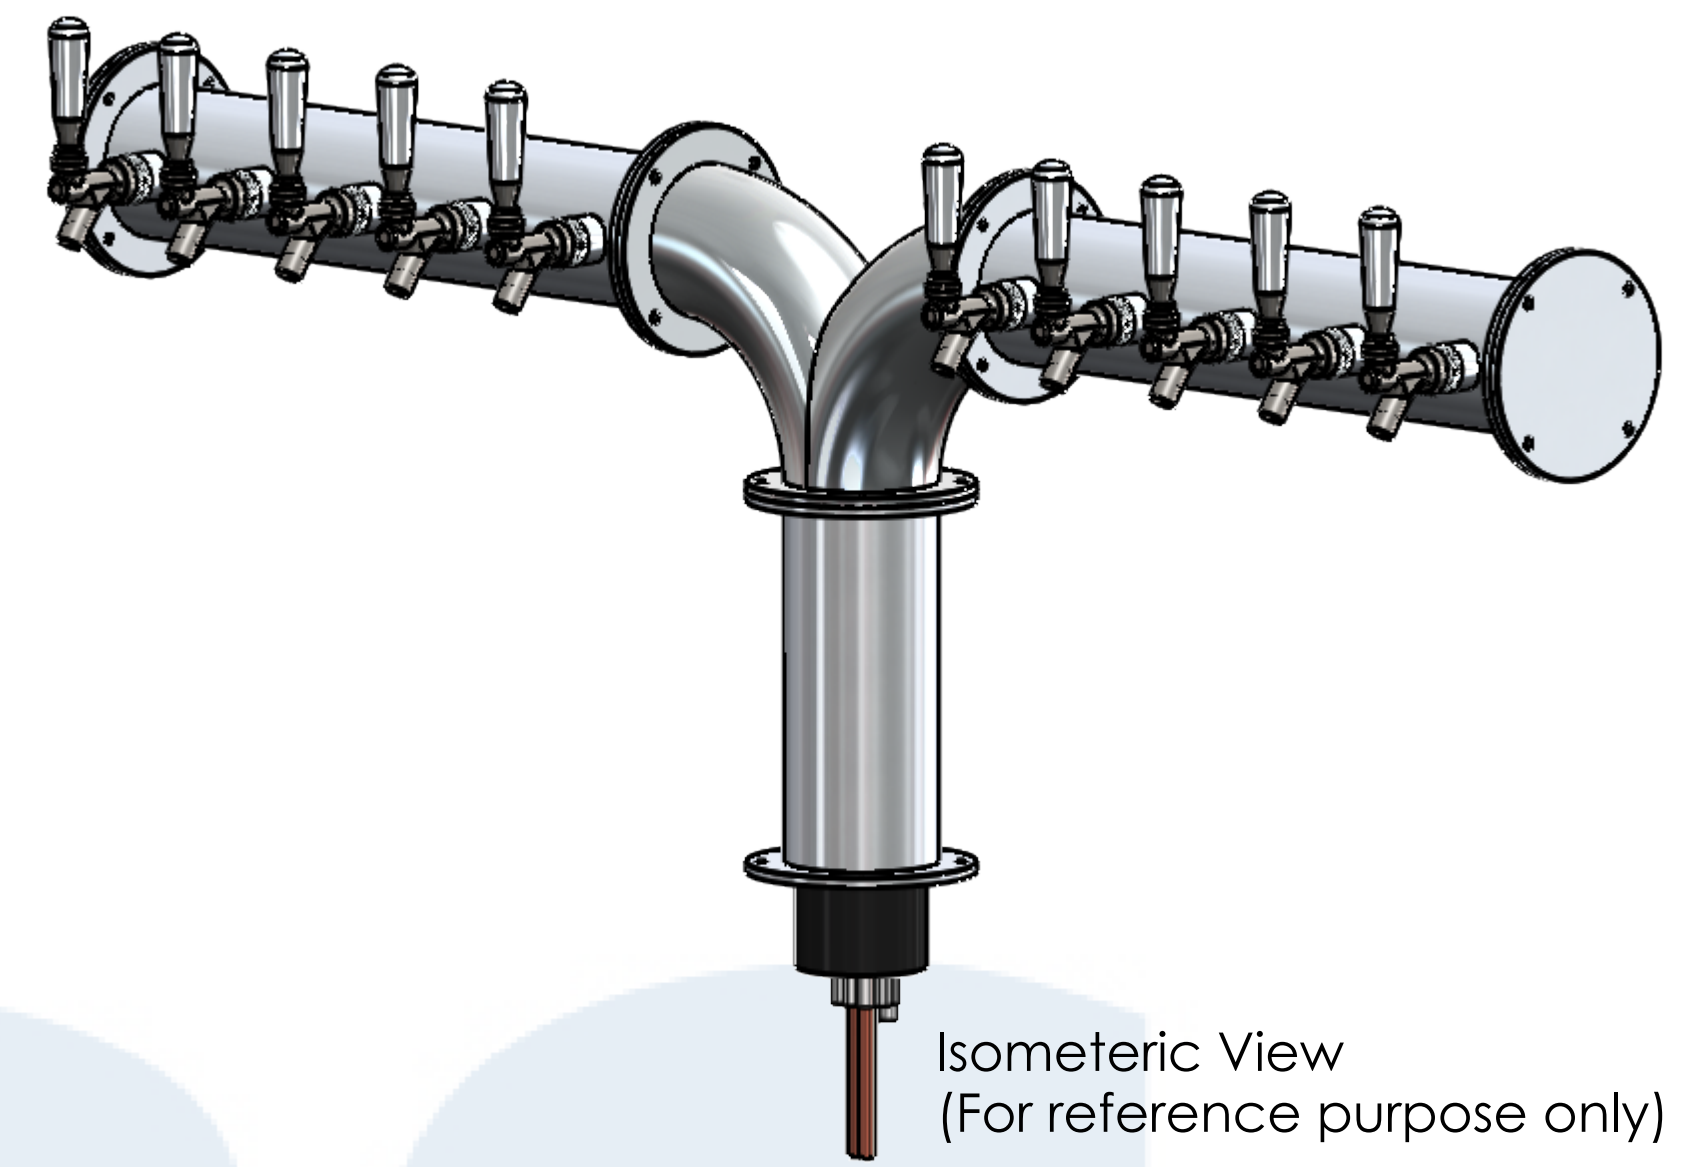

304SS tube connected to CBS NSF Flexible Total Barrier Tubing to 15lbs of Restriction

Isometric View
(For reference purpose only)

10 beer lines: 3/16" ID x 7/16" OD
2 recirculation lines: 3/8" OD ACR copper

DETAIL A
SCALE 1:2

Suggested Drip Tray:
BB701351 - 51" x 7" BSS Drip Tray
BB702451 - 51" x 7" BSS Spray Drip Tray

Name		Date		Title:	
Drawn by:	Canadian Beverage Supply Inc.	07/29/2020		4" 10 Tap Albatross Tower	
Approved by:	VP Sales				
Material:	304 SS	Finish:	Polished SS	Part Number:	Revision:
Unless otherwise mentioned, dimensions are inches				BB102620-10SSCK	
SCALE: 1:5				SHEET 1 OF 1	