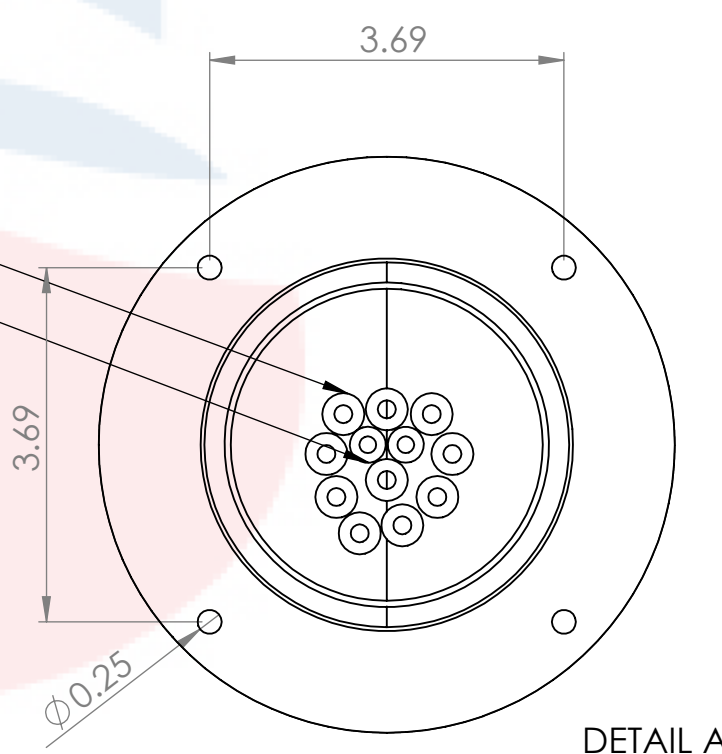

304SS tube connected to CBS NSF Flexible Total Barrier Tubing to 15lbs of Restriction

Isometric View
(For reference purpose only)

10 beer lines: 3/16" ID x 7/16" OD
2 recirculation lines: 3/8" OD ACR copper

DETAIL A
SCALE 1:2

Suggested Drip Tray:
BB701351 - 51" x 7" BSS Drip Tray
BB702451 - 51" x 7" BSS Spray Drip Tray

Name		Date		Title:	
Drawn by:	Canadian Beverage Supply Inc.	07/29/2020		4" 10 Tap Albatross Tower	
Approved by:	VP Sales				
Material:	304 SS	Finish:	Polished SS	Part Number:	Revision:
Unless otherwise mentioned, dimensions are inches				BB102620-10SSCK	
SCALE: 1:5				SHEET 1 OF 1	